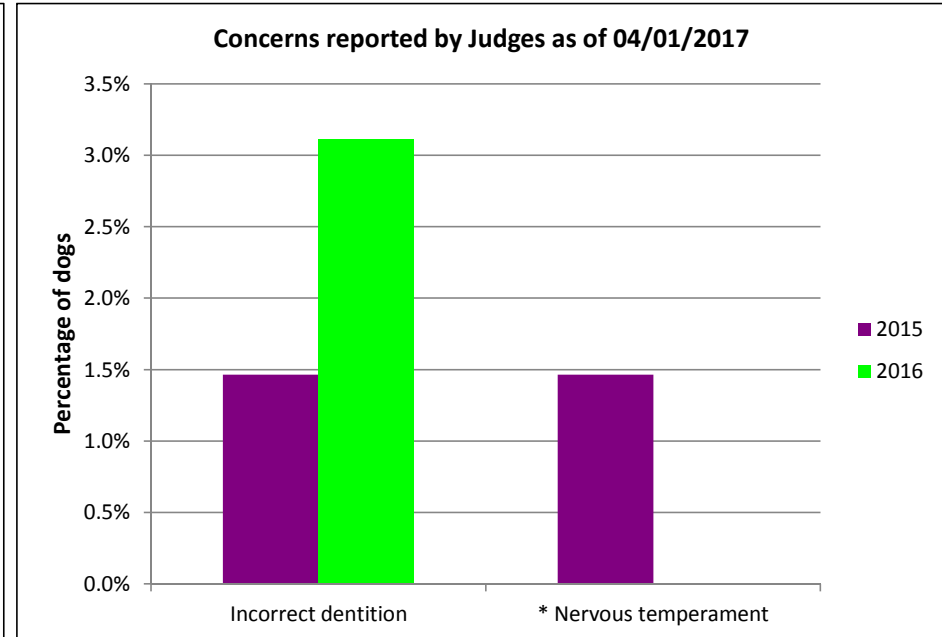

FIT FOR FUNCTION BREED WATCH

Cesky Terrier - 2016

Breed Watch Points of Concern

Incorrect dentition

Information/Commentary

Total Dogs shown in 2015
 Total Dogs shown in 2016
 Judges Reports Received
 Average Dogs Shown
 Newly Reported Issues by Judges

Numbers

Total Dogs shown in 2015	273
Total Dogs shown in 2016	193
Judges Reports Received	15
Average Dogs Shown	12.87
Newly Reported Issues by Judges	