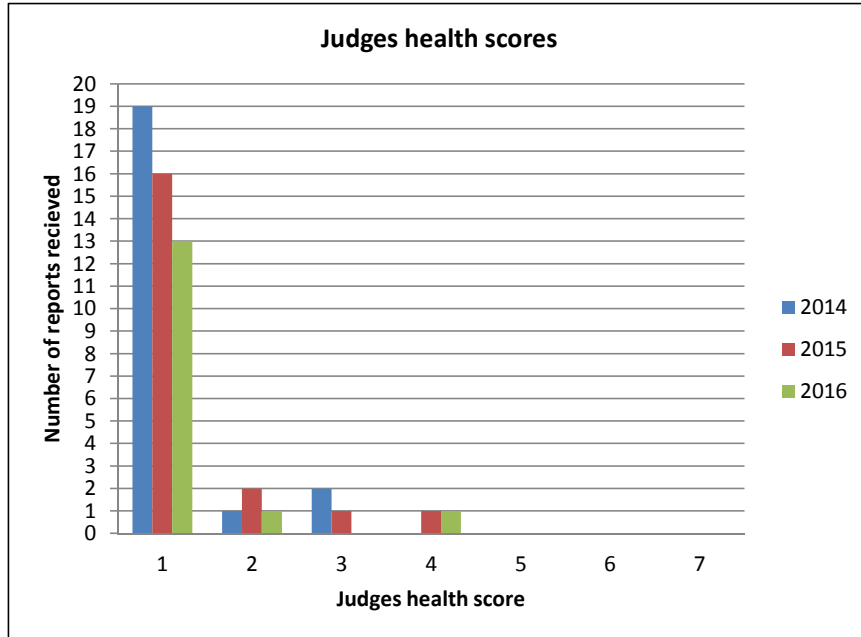

FIT FOR FUNCTION BREED WATCH

Cesky Terrier - 2016

Breed Watch Points of Concern

Incorrect dentition

Information/Commentary

Total Dogs shown in 2015
 Total Dogs shown in 2016
 Judges Reports Received
 Average Dogs Shown
 Newly Reported Issues by Judges

Numbers

Total Dogs shown in 2015	273
Total Dogs shown in 2016	193
Judges Reports Received	15
Average Dogs Shown	12.87
Newly Reported Issues by Judges	